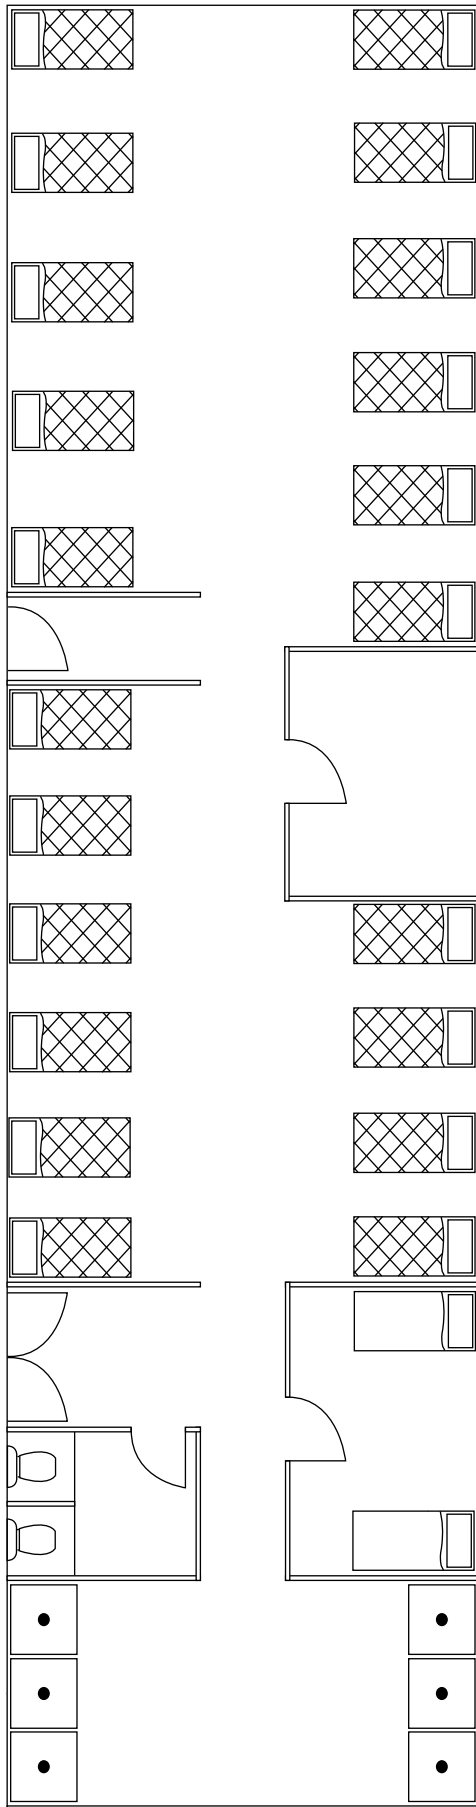

room - 1

room - 2

room - 3

room - 4

room - 5

## key

Bunk Bed

Shower

Toilet

Basin

room - 7

room - 8

room - 9

### key

Bunk Bed

Shower

Toilet

Basin

room -13

room -12

## key

-  Staff Only Area
-  Single Bed
-  Shower
-  Toilet
-  Basin

Franklin

Stuart

key

-  Single Bed
-  Bunk Bed
-  Shower
-  Toilet
-  Basin

North

Murray